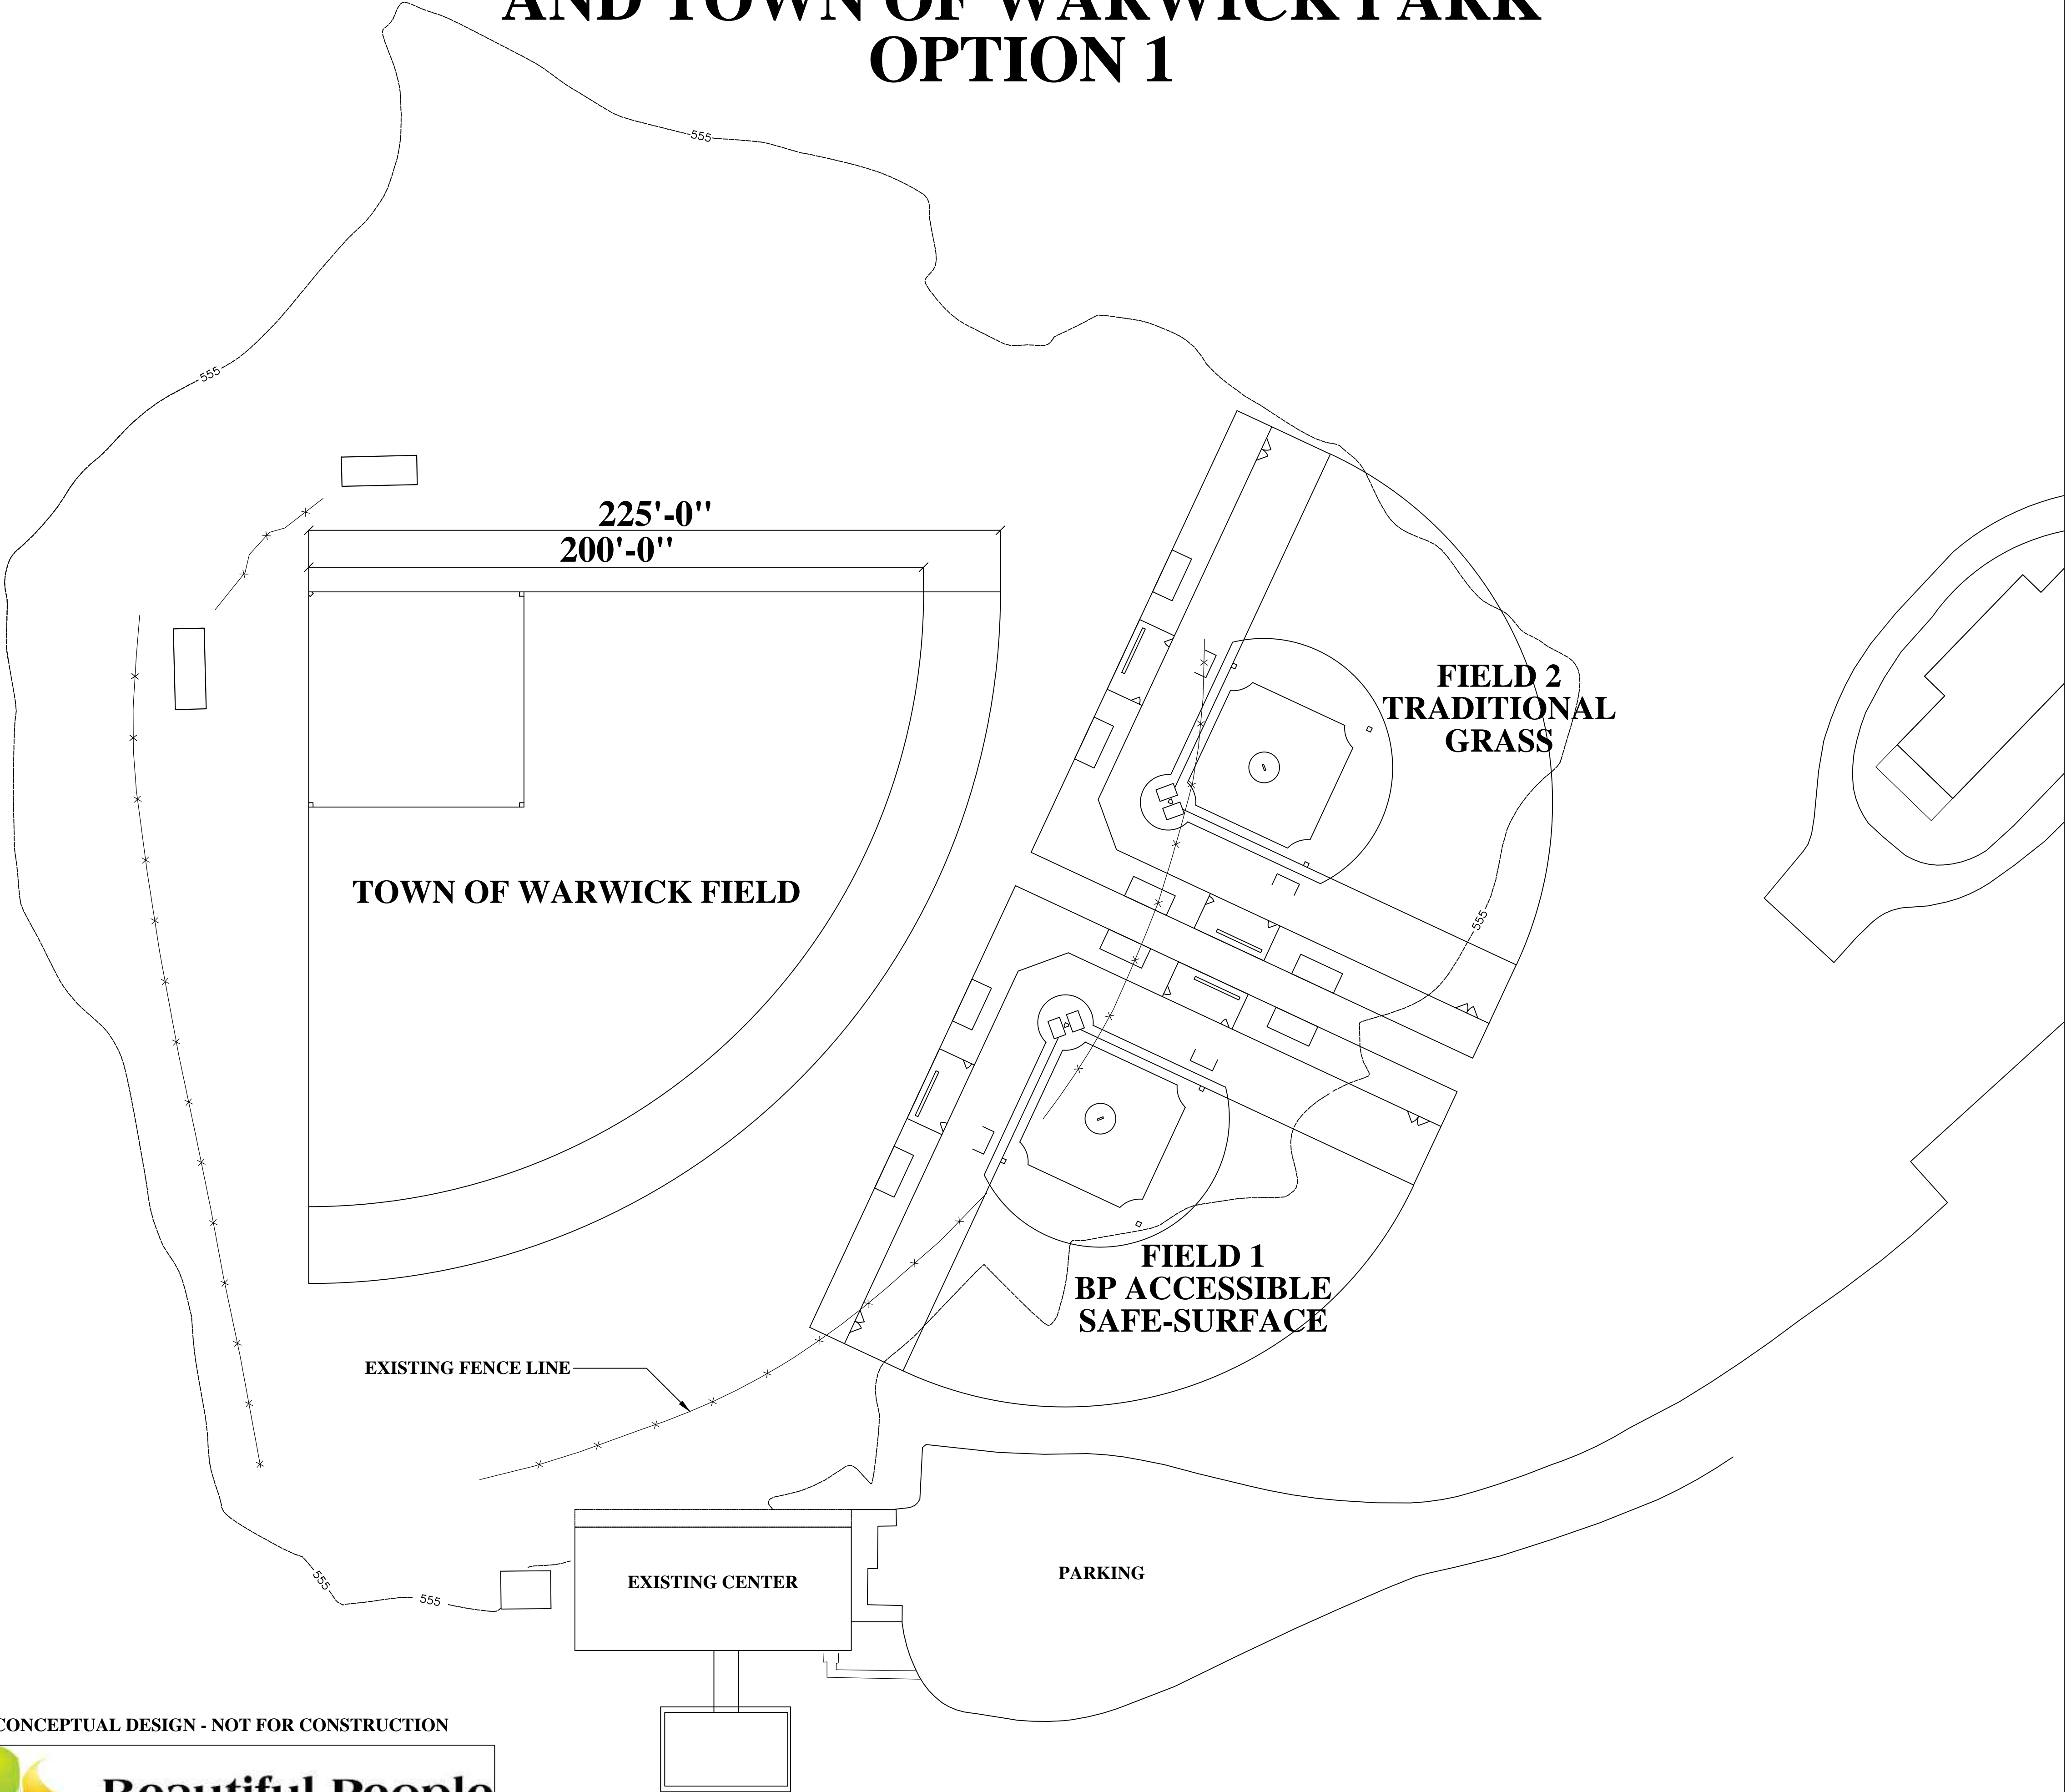

# BEAUTIFUL PEOPLE CONCEPTUAL DESIGN OF PROPOSED ADAPTIVE SPORTS AND TOWN OF WARWICK PARK OPTION 1

CONCEPTUAL DESIGN - NOT FOR CONSTRUCTION

DAVID F. CRAWFORD - ARCHITECT